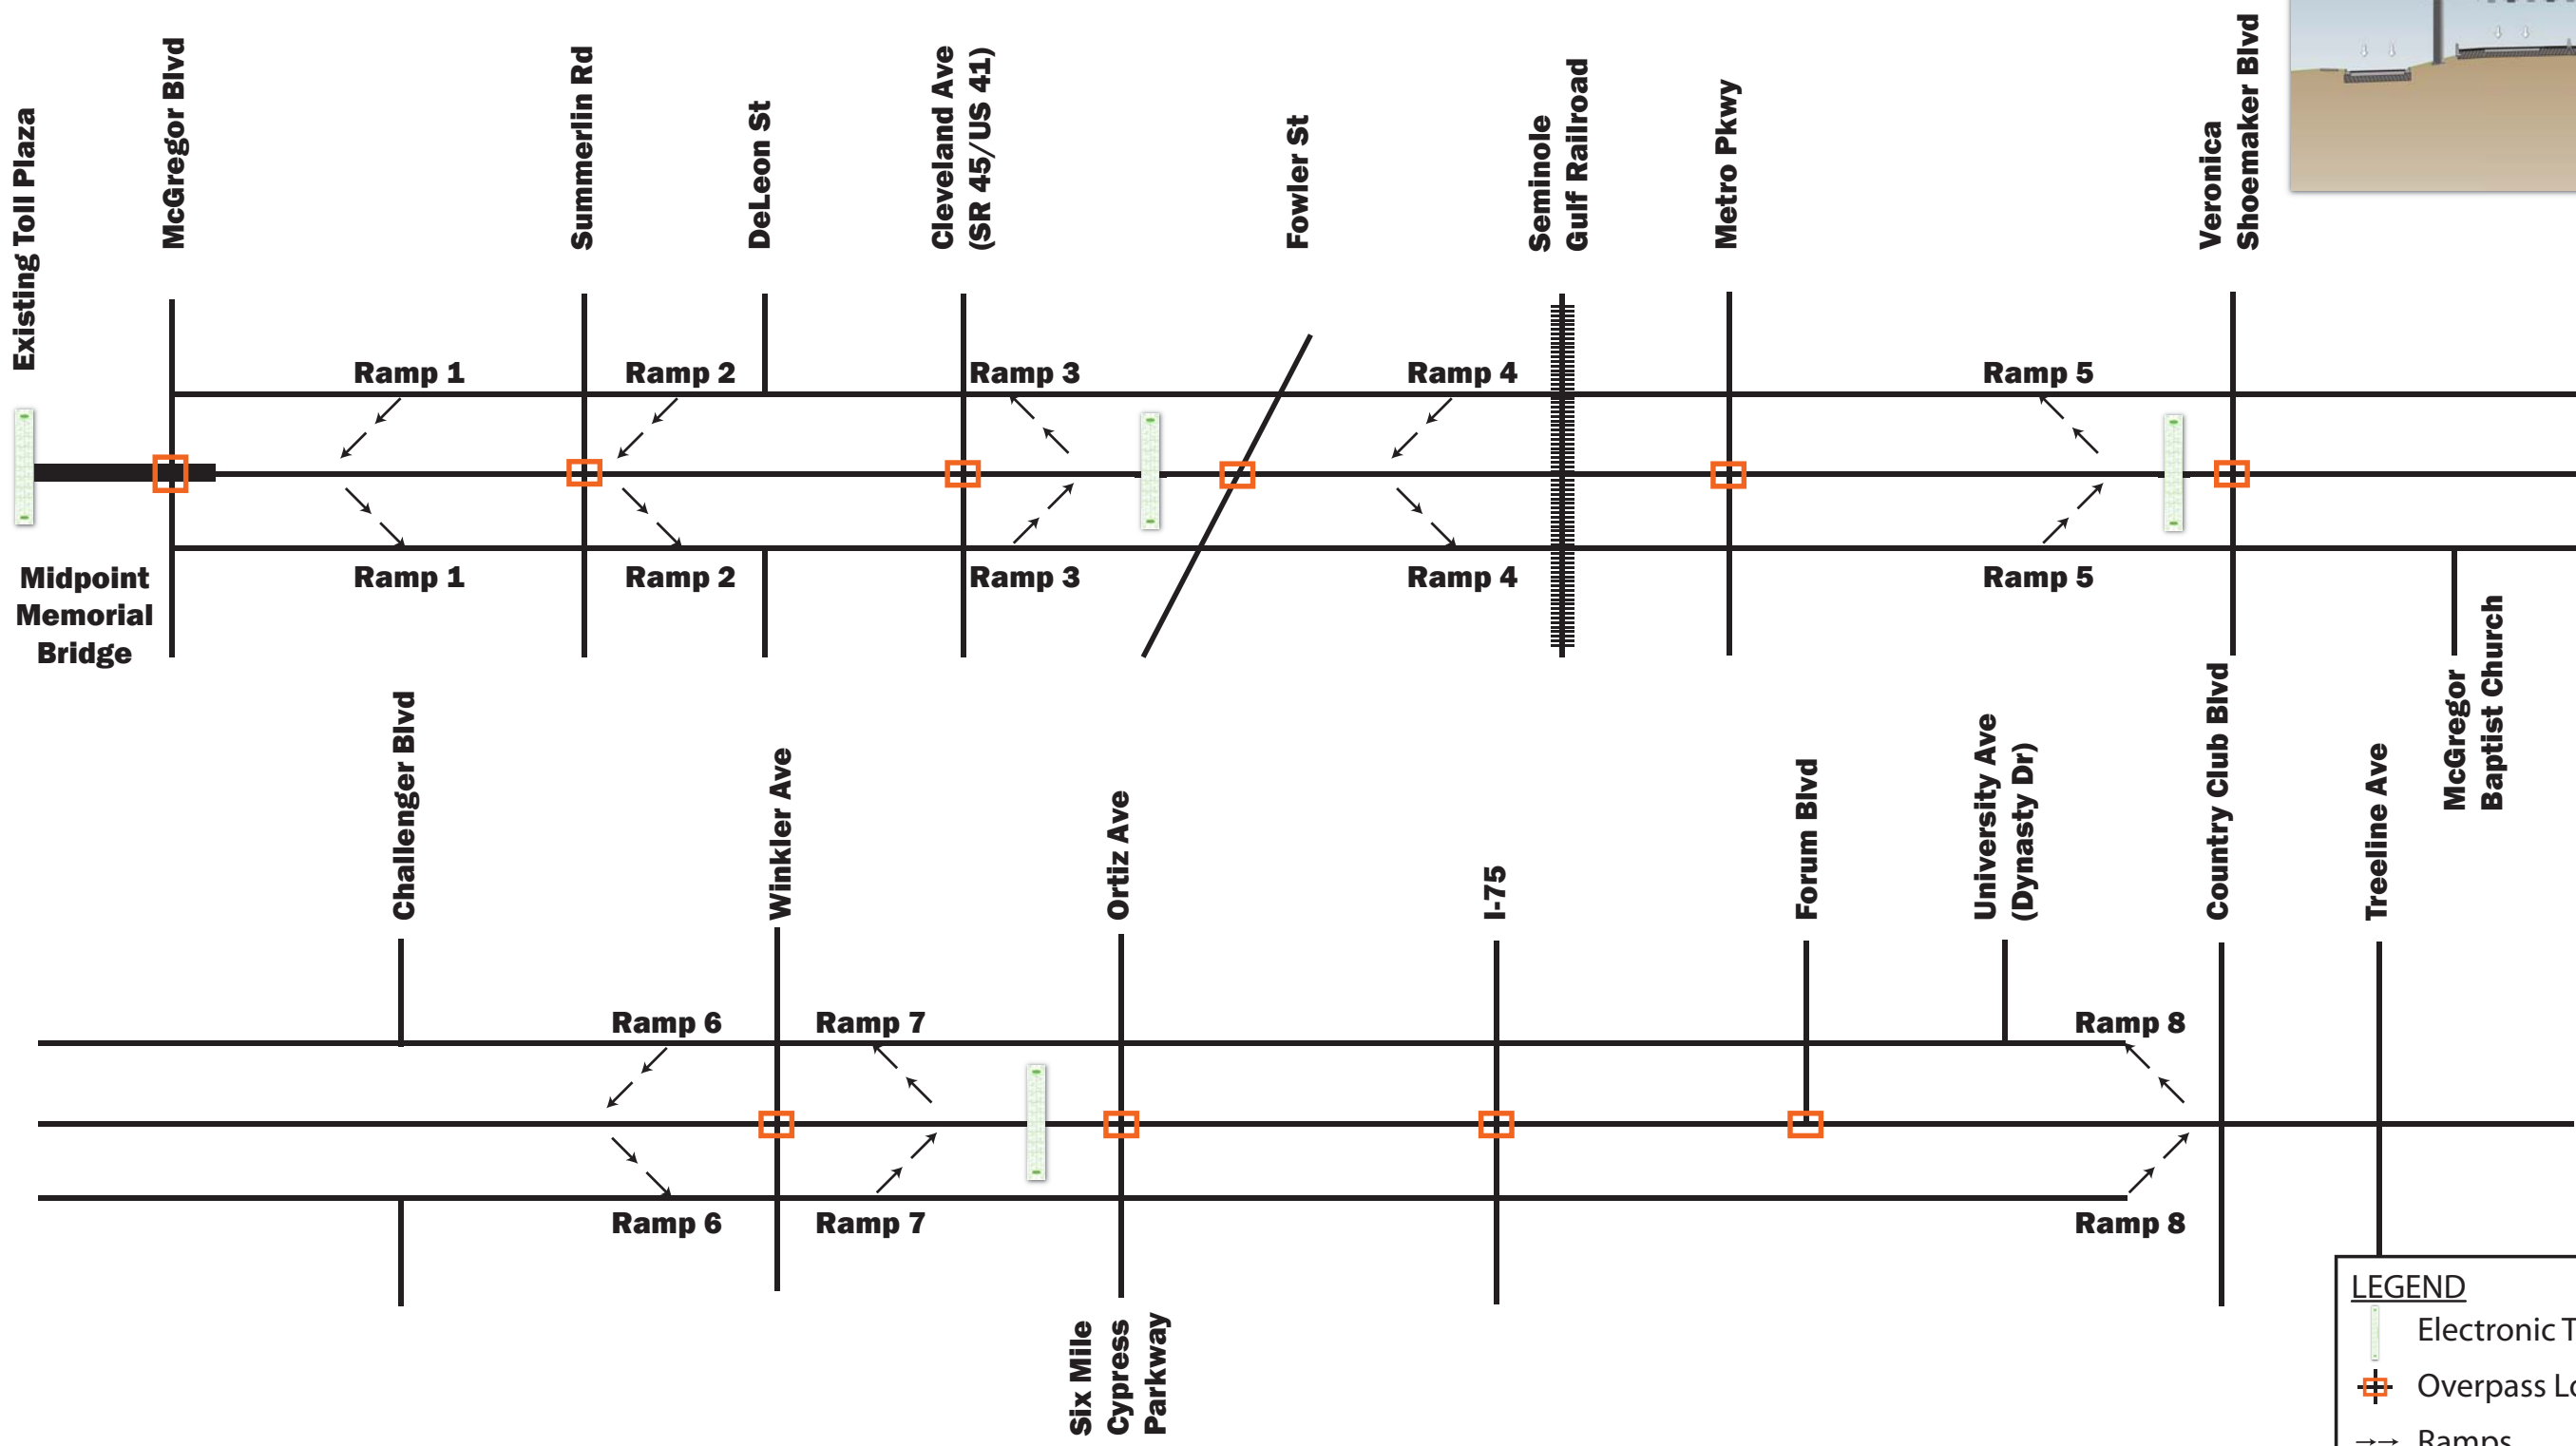

Example Electronic Toll Gantry

LEGEND

-  Electronic Toll Gantries
-  Overpass Locations
-  Ramps

P:\Projects\OTHER\County\Lee\Colonial_PDE\Graphics\Reports\Ramp_Toll_Locations.ai

COLONIAL BOULEVARD (CR 884/SR 884) PD&E STUDY
FROM WEST OF MCGREGOR BOULEVARD TO EAST OF I-75

Ramp & Toll Locations